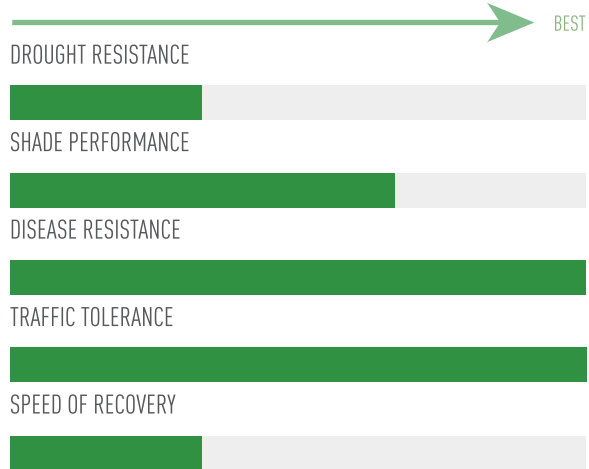

Rebel® SUPREME

Rebel® Supreme Fescue, a cool season grass, maintains its lush green color year round. Offering improved heat and drought resistance compared to most Tall Fescues, Rebel Supreme performs well in full sun, but also tolerates dense shade. It features a dark green color and medium blade. NG Turf harvests this hearty variety all year long.

PERFORMANCE RATINGS

CHARACTERISTICS

APPEARANCE

Medium blade; dark green color; retains green color year round

SHADE TOLERANCE

High

DROUGHT TOLERANCE

Medium; better than other Tall Fescues